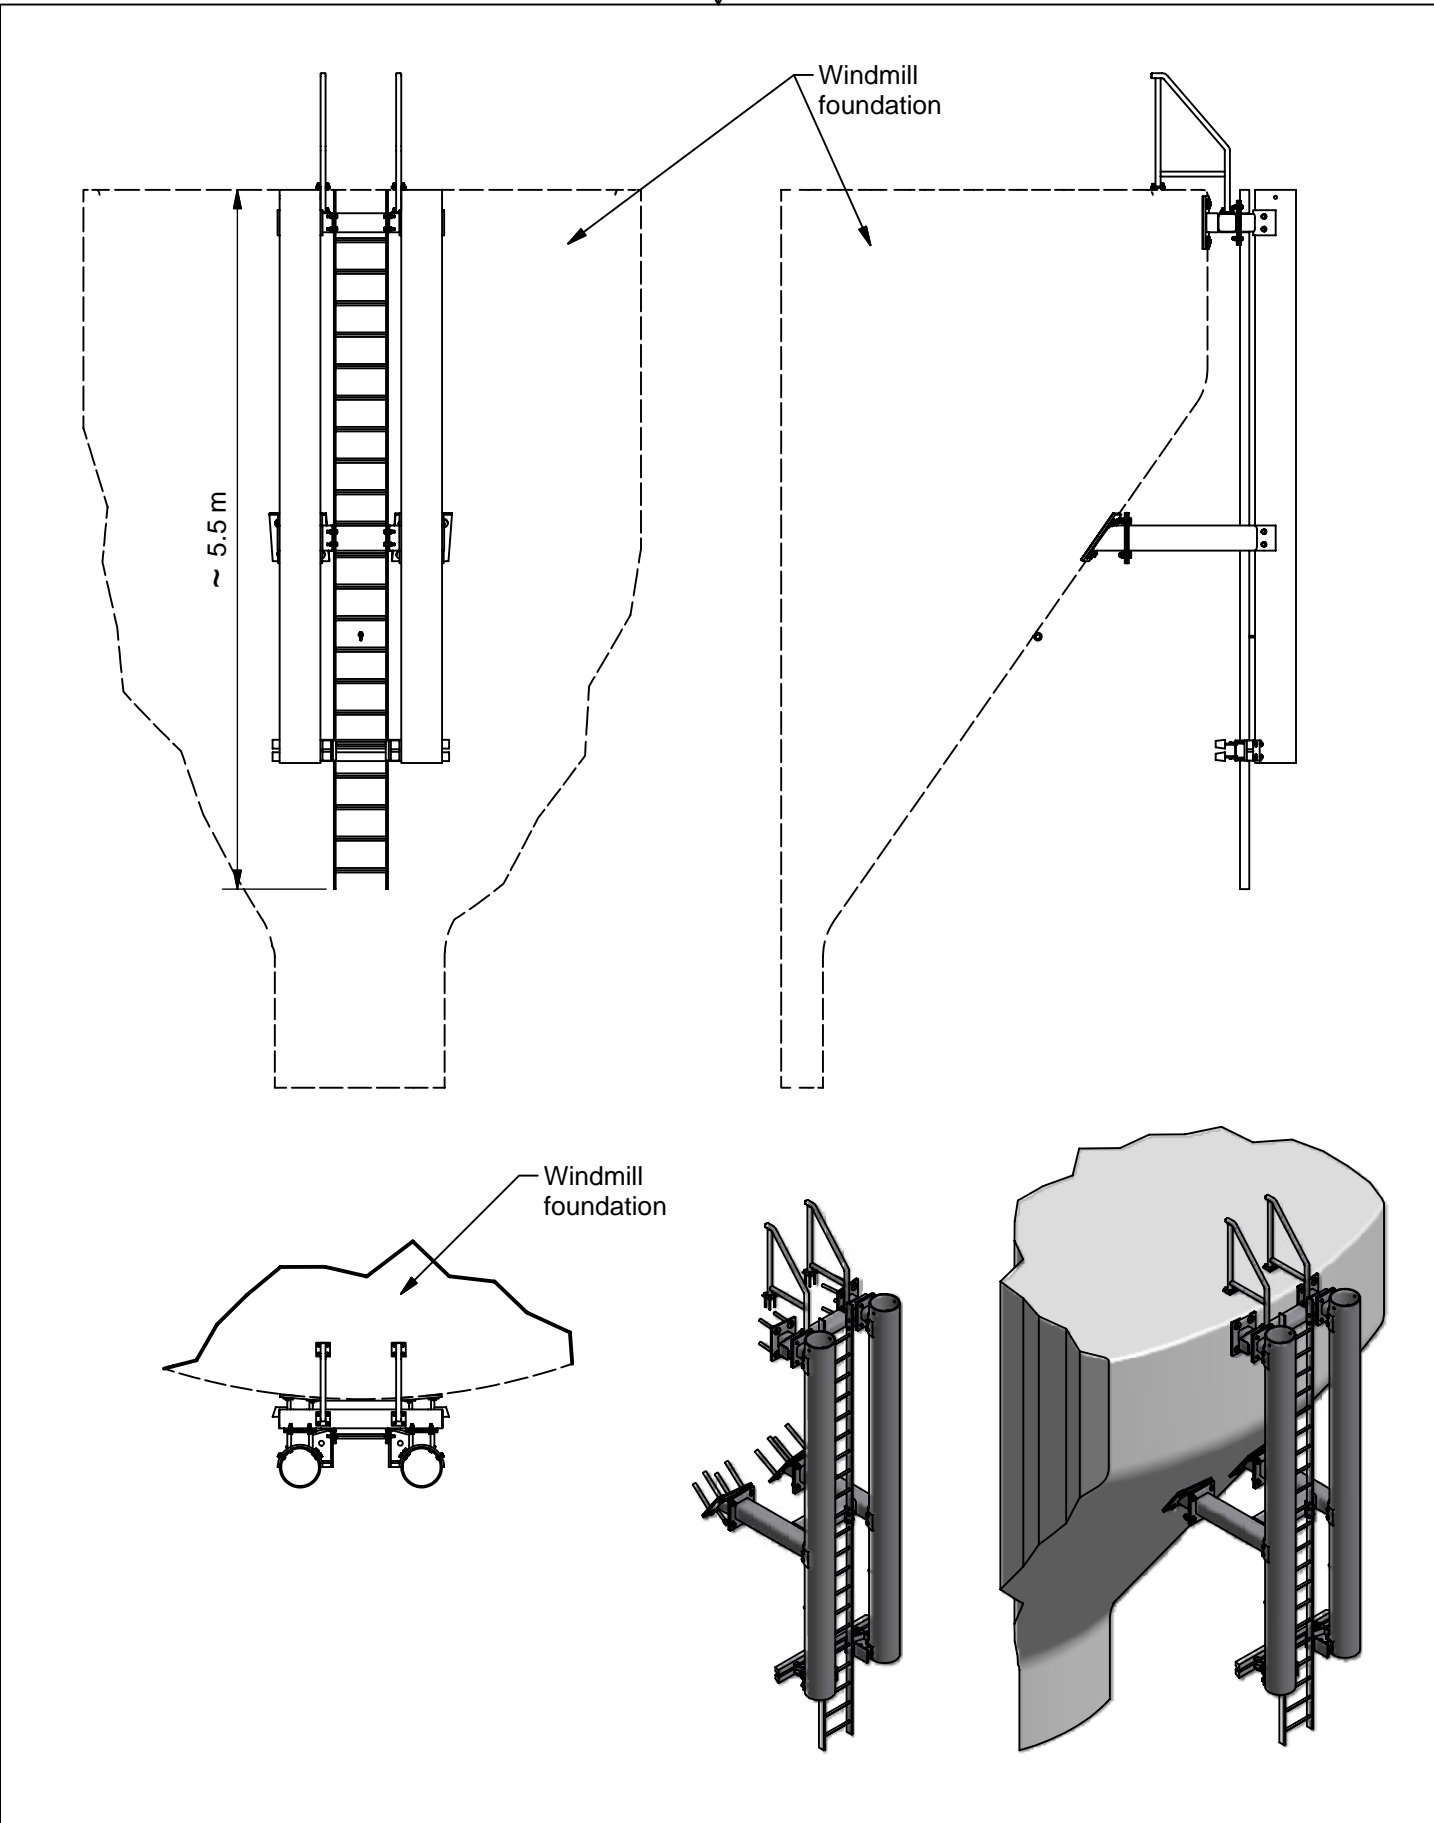

STANDARD

Tech-Marine Equipment ApS Esrumvej 421 - DK 3080 Tikøb Phone. +45 4970 4395 Fax. +45 4970 1769	TM518002L		
	Boat Landing		
	Windmill foundation equipment		
Existing law protects TMs rights of possession to this drawing. The design or the drawing must not, without permission of TM be published, copied, reproduced, manufactured or exploited in any other way.	Date	Checked by	Revision:
	18-09-2013		
	Sheet	2 of 2	