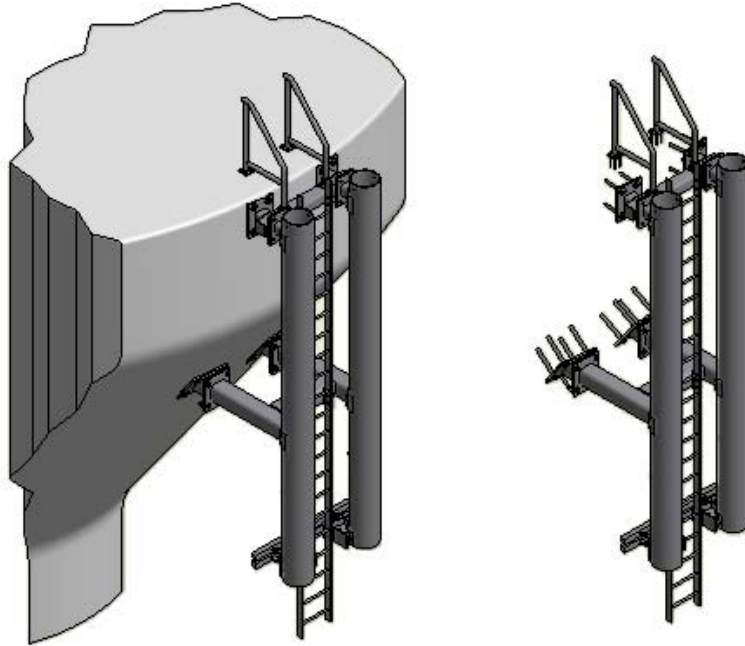

TM 518002L Boat Landing

See reverse for details ⇒

TECH-MARINE EQUIPMENT APS
ESRUMVEJ 421 • 3080 TIKØB • DENMARK

E-mail: Tech-Marine@Tech-Marine.dk • www.tech-marine.dk
Phone +45 4970 4395 • Fax: + 45 4970 1769 • CVR 25 99 96 49